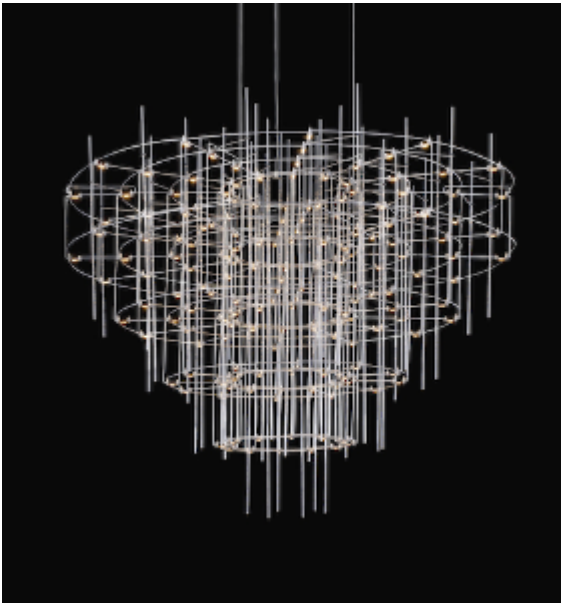

Product data sheet

Date: June 14th 2023

ABOUT **SPY CHANDELIER** by Jan Pauwels

The luxurious atmosphere of the past in a new configuration. Symmetrical circles in a conical shape. The circuit boards have leds on both sides. 2/3 of the light goes down and 1/3 goes up.

DIMENSIONS

Ø 80 cm 31.5 inch
H 72.5 cm 28.5 inch

CANOPY

Ø 35.5 cm 13.9 inch
H 6.5 cm 2.6 inch

CABLELENGTH

Up to 200 cm 78 inch

LIGHTSOURCE

108x led 12V/0,6W
2800K 3240LM