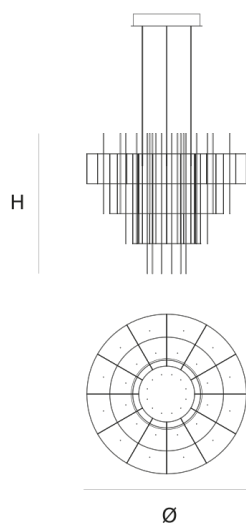

Product data sheet

Date: June 14th 2023

ABOUT **SPY CHANDELIER** by Jan Pauwels

The luxurious atmosphere of the past in a new configuration. Symmetrical circles in a conical shape. The circuit boards have leds on both sides. 2/3 of the light goes down and 1/3 goes up.

DIMENSIONS

Ø 80 cm 31.5 inch
H 72.5 cm 28.5 inch

CANOPY

Ø 35.5 cm 13.9 inch
H 6.5 cm 2.6 inch

CABLELENGTH

Up to 200 cm 78 inch

LIGHTSOURCE

108x led 12V/0,6W
2800K 3240LM